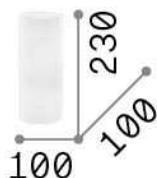

Source info

Integrated source	Light bulb (not included)
Replaceable source	Replaceable
Power	E27 max 1 x 60 W
Emission	Diffuse
Max consumption	-
Bulb included	Light bulb (not included) -